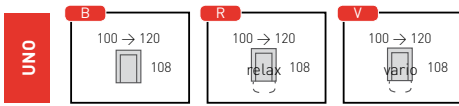

THEMIS

THEMIS | LV280 | SKIRO PERLE

- Basic **B**
- E-Relax **R**
- 2 E-Relax **D**
- E-Vario **V**
- Night **N**
- Longchair **L**
- Terminal **T**
- Pouf **P**

	Basic	Vario	Relax	Doppel Relax	Longchair	Terminal	Night
Basic	BB	BV	BR	BD	BL	BT	BN
Vario	VB	VR	VD	VL	VT		
Relax	RB	RV	*RR	**RD	RL	RT	RN
Doppel Relax	DB	DV	***DR	DL	DT	DN	
Longchair	LB	LV	LR	LD	LL	LT	
Terminal	TB	TV	TR	TD	TL	TT	TN
Night	NB	NR	ND		NT		