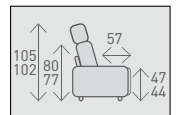

THEMIS

THEMIS | LV280 | SKIRO PERLE

- Basic **B**
- E-Relax **R**
- 2 E-Relax **D**
- E-Vario **V**
- Night **N**
- Longchair **L**
- Terminal **T**
- Pouf **P**

	Basic	Vario	Relax	Doppel Relax	Longchair	Terminal	Night
Basic	BB	BV	BR	BD	BL	BT	BN
Vario	VB	VR	VD	VL	VT		
Relax	RB	RV	*RR	**RD	RL	RT	RN
Doppel Relax	DB	DV	***DR	DL	DT	DN	
Longchair	LB	LV	LR	LD	LL	LT	
Terminal	TB	TV	TR	TD	TL	TT	TN
Night	NB	NR	ND		NT		