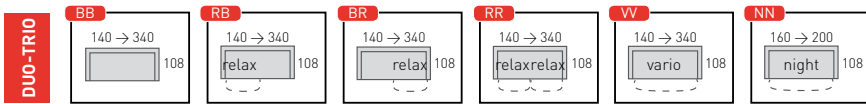

THEMIS

THEMIS | LV280 | SKIRO PERLE

- Basic **B**
- E-Relax **R**
- 2 E-Relax **D**
- E-Vario **V**
- Night **N**
- Longchair **L**
- Terminal **T**
- Pouf **P**

	Basic	Vario	Relax	Doppel Relax	Longchair	Terminal	Night
Basic	BB	BV	BR	BD	BL	BT	BN
Vario	VB	VR	VD	VL	VT		
Relax	RB	RV	*RR	**RD	RL	RT	RN
Doppel Relax	DB	DV	***DR	DL	DT	DN	
Longchair	LB	LV	LR	LD	LL	LT	
Terminal	TB	TV	TR	TD	TL	TT	TN
Night	NB	NR	ND		NT		